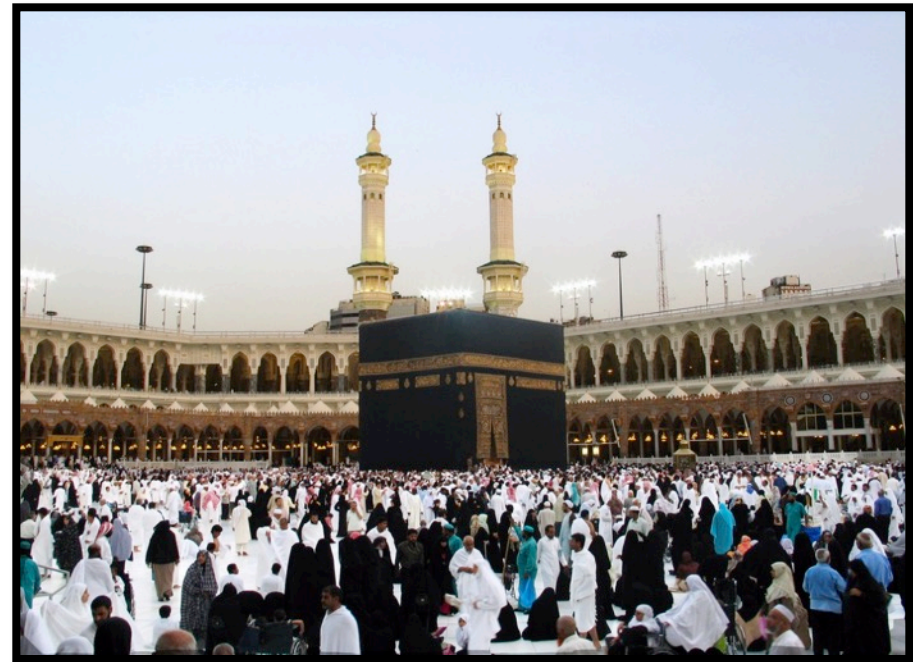

Religious
symbols

What is a symbol?

A symbol is a mark or character used to represent something.

Do you know what each of these symbols represents?

Religious symbols of Islam

The Star and Crescent

This symbol features on the flags of Muslim countries such as Turkey and Pakistan.

The name 'Allah'

This is very important. Certain words in Arabic script are symbols which represent Islam and this is one of them.

The Kabah also known as the Sacred House. This is the most sacred point within the most sacred mosque in the world. It can be found in Mecca in Saudi Arabia. Wherever they are in the world, Muslims are expected to face the Kabah when worshipping. As long as they are physically able to do so, every Muslim is required to make the pilgrimage here at least once in their lifetime. According to Muslims it was built by Prophet Ibrahim and the first house built for humanity to worship Allah.

How would you feel to be there?

Symbols on prayer mats

What can you see?

Religious symbols of Christianity

The cross is the most common symbol associated with Christianity. It stands for Jesus' death and suffering on the cross during the crucifixion. It also symbolises the resurrection.

The fish is another sign of Christianity. It was originally a secret sign used by early persecuted Christians to show they believed in and followed Jesus.

The dove is a Christian symbol of the Holy Spirit. In the Bible story, a dove returned to Noah with an olive branch and so the dove is seen as a sign of hope.