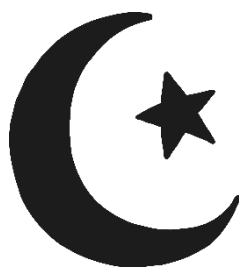

Religious
symbols

What is a symbol?

A symbol is a mark or character used to represent something.

Do you know what each of these symbols represents?

Religious symbols of Islam

The Star and Crescent

This symbol features on the flags of Muslim countries such as Turkey and Pakistan.

The name 'Allah'

This is very important. Certain words in Arabic script are symbols which represent Islam and this is one of them.

The Kabah also known as the Sacred House. This is the most sacred point within the most sacred mosque in the world. It can be found in Mecca in Saudi Arabia. Wherever they are in the world, Muslims are expected to face the Kabah when worshipping. As long as they are physically able to do so, every Muslim is required to make the pilgrimage here at least once in their lifetime. According to Muslims it was built by Prophet Ibrahim and the first house built for humanity to worship Allah.

How would you feel to be there?

Symbols on prayer mats

What can you see?

Religious symbols of Christianity

The cross is the most common symbol associated with Christianity. It stands for Jesus' death and suffering on the cross during the crucifixion. It also symbolises the resurrection.

The fish is another sign of Christianity. It was originally a secret sign used by early persecuted Christians to show they believed in and followed Jesus.

The dove is a Christian symbol of the Holy Spirit. In the Bible story, a dove returned to Noah with an olive branch and so the dove is seen as a sign of hope.