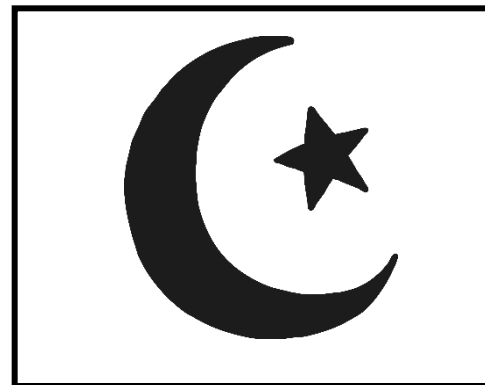

Religious
symbols

What is a symbol?

A symbol is a mark or character used to represent something.

Do you know what each of these symbols represents?

Religious symbols of Islam

The Star and Crescent

This symbol features on the flags of Muslim countries such as Turkey and Pakistan.

The name 'Allah'

This is very important. Certain words in Arabic script are symbols which represent Islam and this is one of them.

The Kabah also known as the Sacred House. This is the most sacred point within the most sacred mosque in the world. It can be found in Mecca in Saudi Arabia. Wherever they are in the world, Muslims are expected to face the Kabah when worshipping. As long as they are physically able to do so, every Muslim is required to make the pilgrimage here at least once in their lifetime. According to Muslims it was built by Prophet Ibrahim and the first house built for humanity to worship Allah.

How would you feel to be there?

Symbols on prayer mats

What can you see?

Religious symbols of Christianity

The cross is the most common symbol associated with Christianity. It stands for Jesus' death and suffering on the cross during the crucifixion. It also symbolises the resurrection.

The fish is another sign of Christianity. It was originally a secret sign used by early persecuted Christians to show they believed in and followed Jesus.

The dove is a Christian symbol of the Holy Spirit. In the Bible story, a dove returned to Noah with an olive branch and so the dove is seen as a sign of hope.