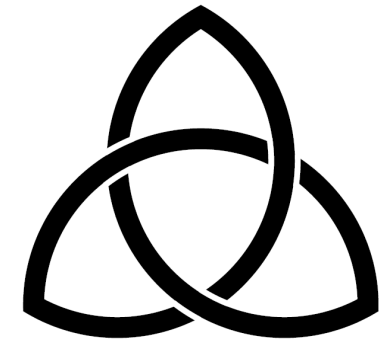

The Holy Trinity symbolises the Christian belief that there is one God who is Father, Son and Holy Spirit.